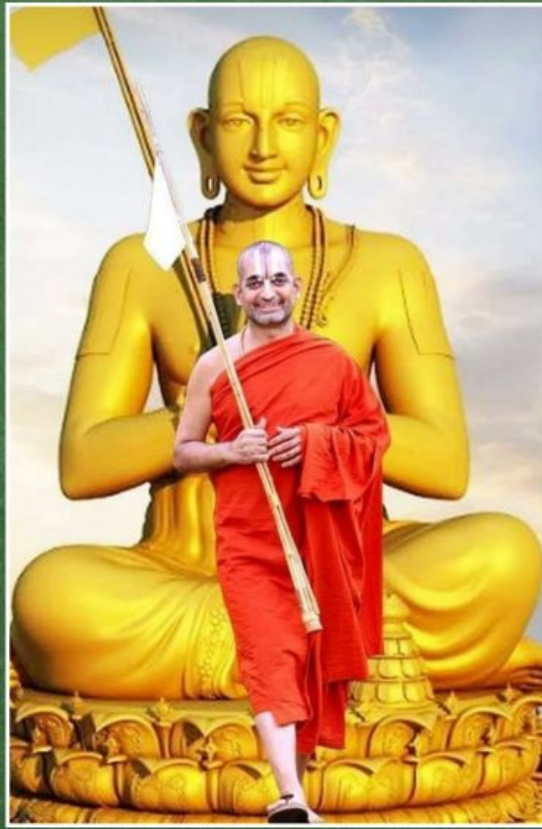

THIRUPPAVAI

SRI ANDAL NACHIYAAR
DIVYA THIRUADIGALE
SARANAM

JAI GOVINDA

ASMAD GURUBHYO NAMAHA

SRIMATHE RAMANUJAYA NAMAHA

THIRUPPAVAI
PASURALU CHITRALU
ART BY VISHNU ARTS

ADIYEN NAMBURU
SIRISHA RAMANUJA DASI
GUNTUR

**PADMAJA GARU,
NANDA KISHORE GARU
SERTHI KI DASOHAM**

**ADIYEN NAMBURU SIRISHA RAMANUJA
DASI GUNTUR**

Vishnu

Vishnu

Vishnu

Visnu

Visnu

Vishnu

Vishnu

Vishnu

Vishnu

Vishnu

Vishnu

Vishnu

Vishnu

Vishnu